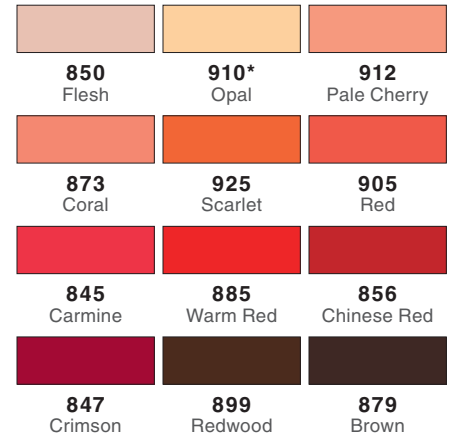

Yellow

Yellow Green

Green

Blue Green

Blue

Blue Violet

Violet

Red Violet

Red

Yellow Red

Cool Gray

Warm Gray

Neutral Gray

Yellow

020 Peach	090 Baby Yellow	062 Pale Yellow
055 Process Yellow	025 Light Orange	026 Yellow Gold
076 Green Ochre	098 Avocado	027 Dark Ochre

Yellow Green

Red Violet

800 Baby Pink	761 Carnation	772 Blush
817* Mauve	803* Pink Punch	743 Hot Pink
755 Rubine Red	815 Cherry	835 Persimmon
837 Wine Red	757 Port Red	

Red

850 Flesh	910* Opal	912 Pale Cherry
873 Coral	925 Scarlet	905 Red
845 Carmine	885 Warm Red	856 Chinese Red
847 Crimson	899 Redwood	879 Brown

Yellow Red

990 Light Sand	942 Tan	992 Sand
991 Light Ochre	985 Chrome Yellow	993 Chrome Orange
933 Orange	946 Gold Ochre	947 Burnt Sienna
977 Saddle Brown	969 Chocolate	

Cool Gray

N60 Cool Gray 6	N52* Cool Gray 8