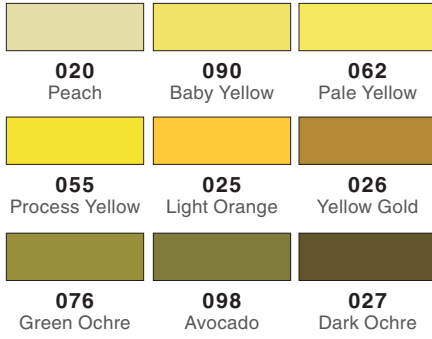

Yellow

Yellow Green

Green

Blue Green

Blue

Blue Violet

Violet

Red Violet

Red

Yellow Red

Cool Gray

Warm Gray

Neutral Gray

Yellow

020 Peach	090 Baby Yellow	062 Pale Yellow
055 Process Yellow	025 Light Orange	026 Yellow Gold
076 Green Ochre	098 Avocado	027 Dark Ochre

Yellow Green

Red Violet

800 Baby Pink	761 Carnation	772 Blush
817* Mauve	803* Pink Punch	743 Hot Pink
755 Rubine Red	815 Cherry	835 Persimmon
837 Wine Red	757 Port Red	

Red

850 Flesh	910* Opal	912 Pale Cherry
873 Coral	925 Scarlet	905 Red
845 Carmine	885 Warm Red	856 Chinese Red
847 Crimson	899 Redwood	879 Brown

Yellow Red

990 Light Sand	942 Tan	992 Sand
991 Light Ochre	985 Chrome Yellow	993 Chrome Orange
933 Orange	946 Gold Ochre	947 Burnt Sienna
977 Saddle Brown	969 Chocolate	

Cool Gray

N60 Cool Gray 6	N52* Cool Gray 8