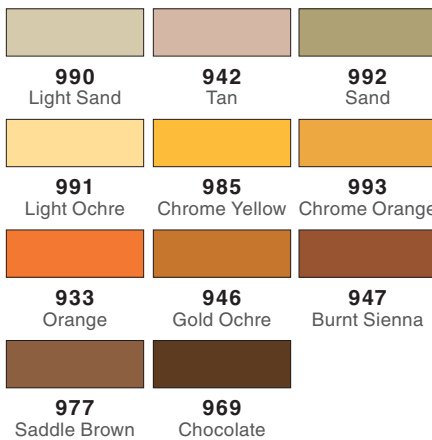

Yellow

Yellow Green

Green

Blue Green

Blue

Blue Violet

Violet

Red Violet

Red

Yellow Red

Cool Gray

Warm Gray

Neutral Gray

Yellow

020 Peach	090 Baby Yellow	062 Pale Yellow
055 Process Yellow	025 Light Orange	026 Yellow Gold
076 Green Ochre	098 Avocado	027 Dark Ochre

Yellow Green

Red Violet

800 Baby Pink	761 Carnation	772 Blush
817* Mauve	803* Pink Punch	743 Hot Pink
755 Rubine Red	815 Cherry	835 Persimmon
837 Wine Red	757 Port Red	

Red

850 Flesh	910* Opal	912 Pale Cherry
873 Coral	925 Scarlet	905 Red
845 Carmine	885 Warm Red	856 Chinese Red
847 Crimson	899 Redwood	879 Brown

Yellow Red

990 Light Sand	942 Tan	992 Sand
991 Light Ochre	985 Chrome Yellow	993 Chrome Orange
933 Orange	946 Gold Ochre	947 Burnt Sienna
977 Saddle Brown	969 Chocolate	

Cool Gray

N60 Cool Gray 6	N52* Cool Gray 8