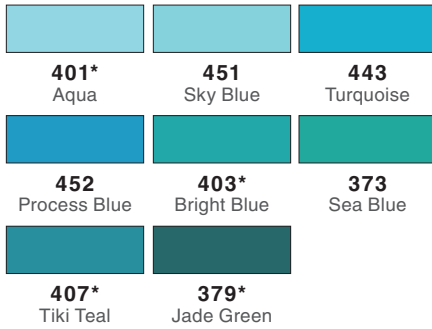

Yellow

Yellow Green

Green

Blue Green

Blue

Blue Violet

Violet

Red Violet

Red

Yellow Red

Cool Gray

Warm Gray

Neutral Gray

Yellow

020 Peach	090 Baby Yellow	062 Pale Yellow
055 Process Yellow	025 Light Orange	026 Yellow Gold
076 Green Ochre	098 Avocado	027 Dark Ochre

Yellow Green

Red Violet

800 Baby Pink	761 Carnation	772 Blush
817* Mauve	803* Pink Punch	743 Hot Pink
755 Rubine Red	815 Cherry	835 Persimmon
837 Wine Red	757 Port Red	

Red

850 Flesh	910* Opal	912 Pale Cherry
873 Coral	925 Scarlet	905 Red
845 Carmine	885 Warm Red	856 Chinese Red
847 Crimson	899 Redwood	879 Brown

Yellow Red

990 Light Sand	942 Tan	992 Sand
991 Light Ochre	985 Chrome Yellow	993 Chrome Orange
933 Orange	946 Gold Ochre	947 Burnt Sienna
977 Saddle Brown	969 Chocolate	

Cool Gray

N60 Cool Gray 6	N52* Cool Gray 8