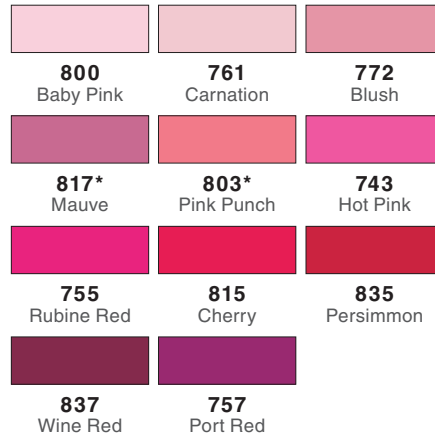

Yellow

Yellow Green

Green

Blue Green

Blue

Blue Violet

Violet

Red Violet

Red

Yellow Red

Cool Gray

Warm Gray

Neutral Gray

Yellow

020 Peach	090 Baby Yellow	062 Pale Yellow
055 Process Yellow	025 Light Orange	026 Yellow Gold
076 Green Ochre	098 Avocado	027 Dark Ochre

Yellow Green

Red Violet

800 Baby Pink	761 Carnation	772 Blush
817* Mauve	803* Pink Punch	743 Hot Pink
755 Rubine Red	815 Cherry	835 Persimmon
837 Wine Red	757 Port Red	

Red

850 Flesh	910* Opal	912 Pale Cherry
873 Coral	925 Scarlet	905 Red
845 Carmine	885 Warm Red	856 Chinese Red
847 Crimson	899 Redwood	879 Brown

Yellow Red

990 Light Sand	942 Tan	992 Sand
991 Light Ochre	985 Chrome Yellow	993 Chrome Orange
933 Orange	946 Gold Ochre	947 Burnt Sienna
977 Saddle Brown	969 Chocolate	

Cool Gray

N60 Cool Gray 6	N52* Cool Gray 8