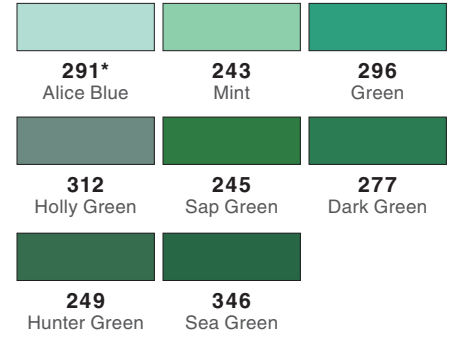

Yellow

Yellow Green

Green

Blue Green

Blue

Blue Violet

Violet

Red Violet

Red

Yellow Red

Cool Gray

Warm Gray

Neutral Gray

Yellow

020 Peach	090 Baby Yellow	062 Pale Yellow
055 Process Yellow	025 Light Orange	026 Yellow Gold
076 Green Ochre	098 Avocado	027 Dark Ochre

Yellow Green

Red Violet

800 Baby Pink	761 Carnation	772 Blush
817* Mauve	803* Pink Punch	743 Hot Pink
755 Rubine Red	815 Cherry	835 Persimmon
837 Wine Red	757 Port Red	

Red

850 Flesh	910* Opal	912 Pale Cherry
873 Coral	925 Scarlet	905 Red
845 Carmine	885 Warm Red	856 Chinese Red
847 Crimson	899 Redwood	879 Brown

Yellow Red

990 Light Sand	942 Tan	992 Sand
991 Light Ochre	985 Chrome Yellow	993 Chrome Orange
933 Orange	946 Gold Ochre	947 Burnt Sienna
977 Saddle Brown	969 Chocolate	

Cool Gray

N60 Cool Gray 6	N52* Cool Gray 8