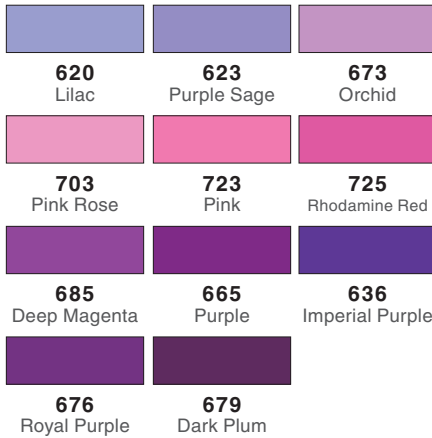

Yellow

Yellow Green

Green

Blue Green

Blue

Blue Violet

Violet

Red Violet

Red

Yellow Red

Cool Gray

Warm Gray

Neutral Gray

Yellow

020 Peach	090 Baby Yellow	062 Pale Yellow
055 Process Yellow	025 Light Orange	026 Yellow Gold
076 Green Ochre	098 Avocado	027 Dark Ochre

Yellow Green

Red Violet

800 Baby Pink	761 Carnation	772 Blush
817* Mauve	803* Pink Punch	743 Hot Pink
755 Rubine Red	815 Cherry	835 Persimmon
837 Wine Red	757 Port Red	

Red

850 Flesh	910* Opal	912 Pale Cherry
873 Coral	925 Scarlet	905 Red
845 Carmine	885 Warm Red	856 Chinese Red
847 Crimson	899 Redwood	879 Brown

Yellow Red

990 Light Sand	942 Tan	992 Sand
991 Light Ochre	985 Chrome Yellow	993 Chrome Orange
933 Orange	946 Gold Ochre	947 Burnt Sienna
977 Saddle Brown	969 Chocolate	

Cool Gray

N60 Cool Gray 6	N52* Cool Gray 8