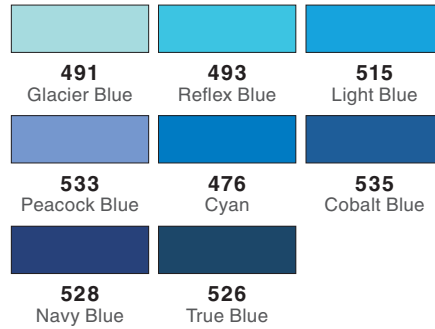

Yellow

Yellow Green

Green

Blue Green

Blue

Blue Violet

Violet

Red Violet

Red

Yellow Red

Cool Gray

Warm Gray

Neutral Gray

Yellow

020 Peach	090 Baby Yellow	062 Pale Yellow
055 Process Yellow	025 Light Orange	026 Yellow Gold
076 Green Ochre	098 Avocado	027 Dark Ochre

Yellow Green

Red Violet

800 Baby Pink	761 Carnation	772 Blush
817* Mauve	803* Pink Punch	743 Hot Pink
755 Rubine Red	815 Cherry	835 Persimmon
837 Wine Red	757 Port Red	

Red

850 Flesh	910* Opal	912 Pale Cherry
873 Coral	925 Scarlet	905 Red
845 Carmine	885 Warm Red	856 Chinese Red
847 Crimson	899 Redwood	879 Brown

Yellow Red

990 Light Sand	942 Tan	992 Sand
991 Light Ochre	985 Chrome Yellow	993 Chrome Orange
933 Orange	946 Gold Ochre	947 Burnt Sienna
977 Saddle Brown	969 Chocolate	

Cool Gray

N60 Cool Gray 6	N52* Cool Gray 8